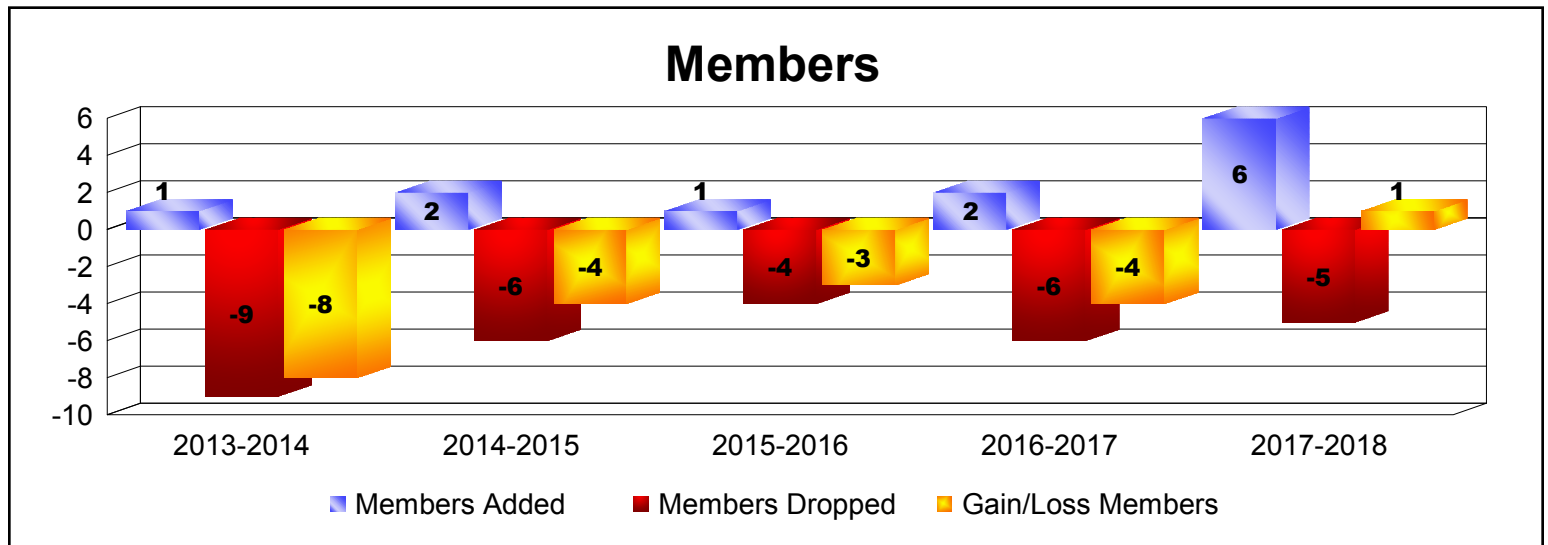

Year	New Clubs	Dropped Clubs	Gain/ Loss Clubs	New Members	Charter Members	Reinstate Members	Transfer Members	Total Member Added	Total Members Dropped	Gain/ Loss Members
2013-2014	0	0	0	1	0	0	0	1	-9	-8
2014-2015	0	0	0	2	0	0	0	2	-6	-4
2015-2016	0	0	0	1	0	0	0	1	-4	-3
2016-2017	0	0	0	2	0	0	0	2	-6	-4
2017-2018	0	0	0	6	0	0	0	6	-5	1
<b>Average</b>	<b>0</b>	<b>0</b>	<b>0</b>	<b>2</b>	<b>0</b>	<b>0</b>	<b>0</b>	<b>2</b>	<b>-6</b>	<b>-4</b>

Year	New Clubs	Dropped Clubs	Gain/ Loss Clubs	New Members	Charter Members	Reinstate Members	Transfer Members	Total Member Added	Total Members Dropped	Gain/ Loss Members
2013-2014	1	0	1	107	25	7	7	146	-120	26
2014-2015	0	-2	-2	97	3	3	0	103	-109	-6
2015-2016	1	-1	0	79	21	2	2	104	-146	-42
2016-2017	0	-2	-2	102	0	10	3	115	-175	-60
2017-2018	0	-1	-1	91	0	9	6	106	-141	-35
<b>Average</b>	<b>0</b>	<b>-1</b>	<b>-1</b>	<b>95</b>	<b>10</b>	<b>6</b>	<b>4</b>	<b>115</b>	<b>-138</b>	<b>-23</b>