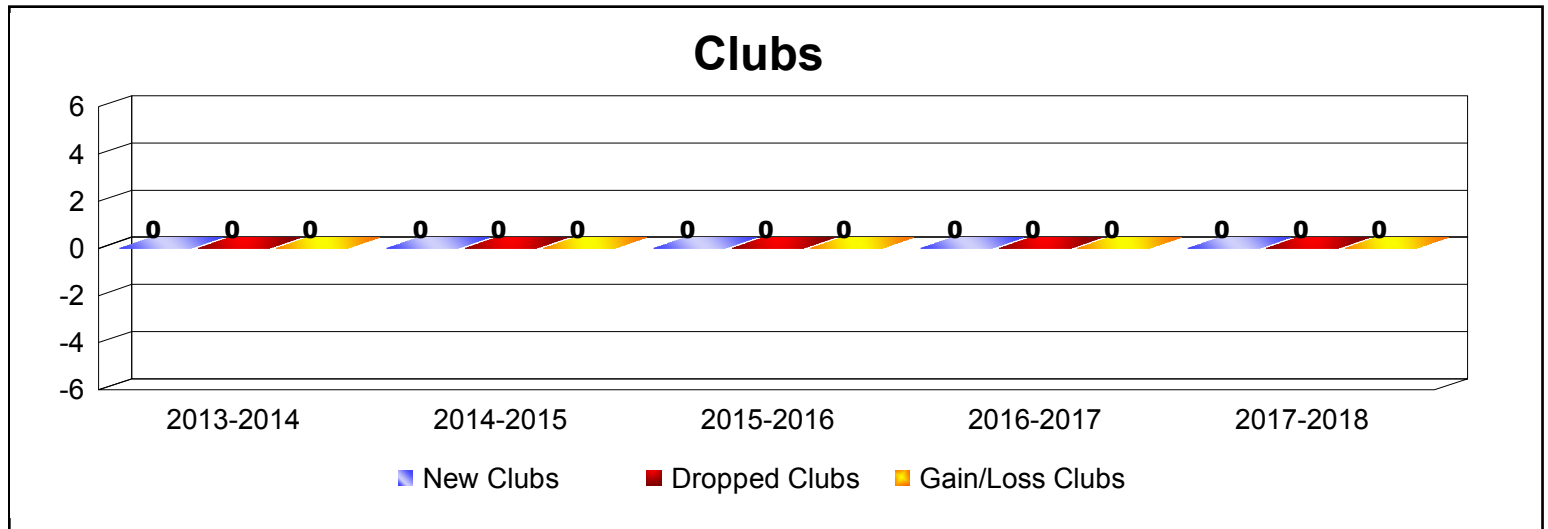

Year	New Clubs	Dropped Clubs	Gain/ Loss Clubs	New Members	Charter Members	Reinstate Members	Transfer Members	Total Member Added	Total Members Dropped	Gain/ Loss Members
2013-2014	0	0	0	1	0	0	0	1	-9	-8
2014-2015	0	0	0	2	0	0	0	2	-6	-4
2015-2016	0	0	0	1	0	0	0	1	-4	-3
2016-2017	0	0	0	2	0	0	0	2	-6	-4
2017-2018	0	0	0	6	0	0	0	6	-5	1
<b>Average</b>	<b>0</b>	<b>0</b>	<b>0</b>	<b>2</b>	<b>0</b>	<b>0</b>	<b>0</b>	<b>2</b>	<b>-6</b>	<b>-4</b>

Year	New Clubs	Dropped Clubs	Gain/ Loss Clubs	New Members	Charter Members	Reinstate Members	Transfer Members	Total Member Added	Total Members Dropped	Gain/ Loss Members
2013-2014	1	0	1	107	25	7	7	146	-120	26
2014-2015	0	-2	-2	97	3	3	0	103	-109	-6
2015-2016	1	-1	0	79	21	2	2	104	-146	-42
2016-2017	0	-2	-2	102	0	10	3	115	-175	-60
2017-2018	0	-1	-1	91	0	9	6	106	-141	-35
<b>Average</b>	<b>0</b>	<b>-1</b>	<b>-1</b>	<b>95</b>	<b>10</b>	<b>6</b>	<b>4</b>	<b>115</b>	<b>-138</b>	<b>-23</b>