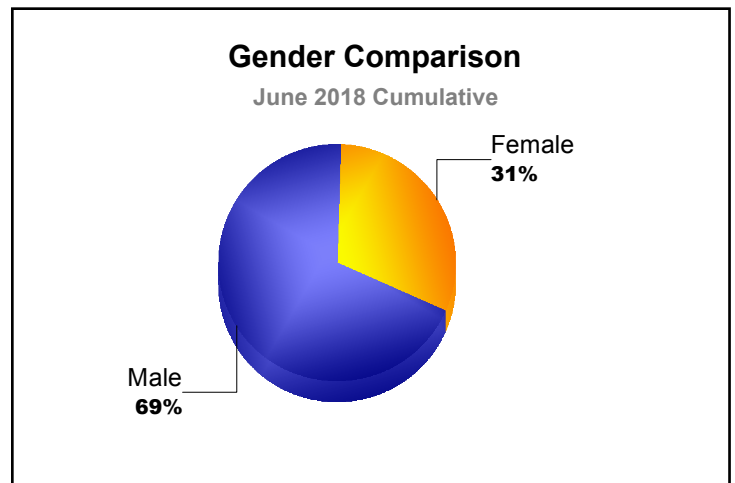

Year	New Clubs	Dropped Clubs	Gain/ Loss Clubs	New Members	Charter Members	Reinstate Members	Transfer Members	Total Member Added	Total Members Dropped	Gain/ Loss Members
2013-2014	0	0	0	1	0	0	0	1	-9	-8
2014-2015	0	0	0	2	0	0	0	2	-6	-4
2015-2016	0	0	0	1	0	0	0	1	-4	-3
2016-2017	0	0	0	2	0	0	0	2	-6	-4
2017-2018	0	0	0	6	0	0	0	6	-5	1
<b>Average</b>	<b>0</b>	<b>0</b>	<b>0</b>	<b>2</b>	<b>0</b>	<b>0</b>	<b>0</b>	<b>2</b>	<b>-6</b>	<b>-4</b>