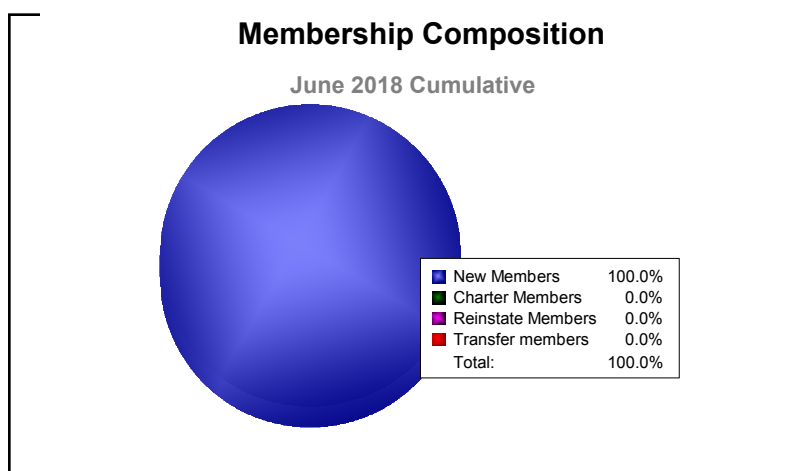

Year	New Clubs	Dropped Clubs	Gain/ Loss Clubs	New Members	Charter Members	Reinstate Members	Transfer Members	Total Member Added	Total Members Dropped	Gain/ Loss Members
2013-2014	0	0	0	1	0	0	0	1	-9	-8
2014-2015	0	0	0	2	0	0	0	2	-6	-4
2015-2016	0	0	0	1	0	0	0	1	-4	-3
2016-2017	0	0	0	2	0	0	0	2	-6	-4
2017-2018	0	0	0	6	0	0	0	6	-5	1
<b>Average</b>	<b>0</b>	<b>0</b>	<b>0</b>	<b>2</b>	<b>0</b>	<b>0</b>	<b>0</b>	<b>2</b>	<b>-6</b>	<b>-4</b>